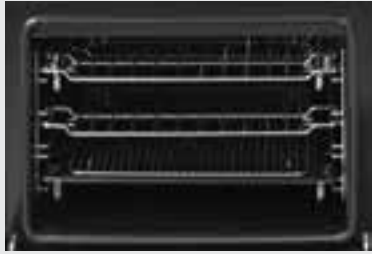

/ FF .. = Ovens MULTIFUNCTION
Energy Class A

61 x 43 x 35 (91 lt)

26 x 43 x 35 (39 lt)