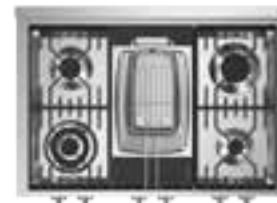

S9F-4B

/ 4 ALUMINIUM
gas burners
(1 wok)
/ 1 barbecue

S9F-4F

/ 4 ALUMINIUM
gas burners
(1 wok)
/ 1 deep fryer