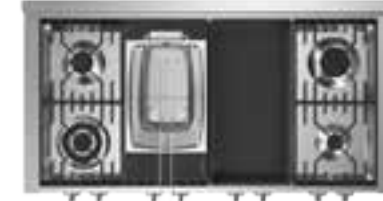

S12FF-4TF

/ 4 ALUMINIUM
gas burners
(1 wok)
/ 1 frytop
/ 1 deep fryer