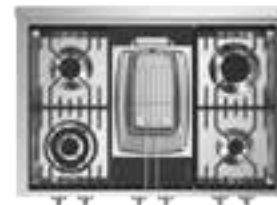

S10FF-4B

/ 4 ALUMINIUM
gas burners
(1 wok)
/ 1 barbecue

S10FF-4F

/ 4 ALUMINIUM
gas burners
(1 wok)
/ 1 deep fryer